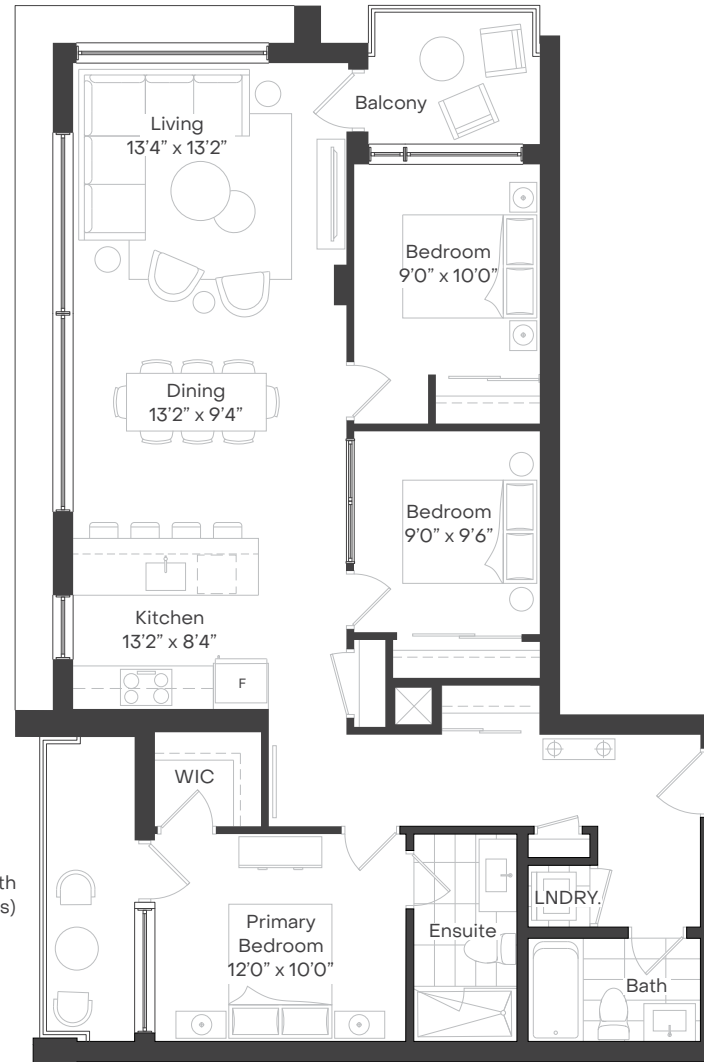

The Brookfield

THEDEANE.COM

BEDROOM(S):

3

BATHROOM(S):

2

INTERIOR:

1211 – 1212 SQ. FT.

EXTERIOR:

117 SQ. FT.

CEILING HEIGHTS:

9' 9" (ALL SUITES)

FLOOR 2

NORTH

FLOOR 3

FLOOR 4

THREE BEDROOM | THE BROOKFIELD

Floor plans, materials and specifications are subject to change without notice. All dimensions and square footage are approximate. Actual usable floor space may vary from stated floor area. Models may be built as a mirror image. Optional floorplan premiums apply. Renderings are artist concept. E. & O. E.