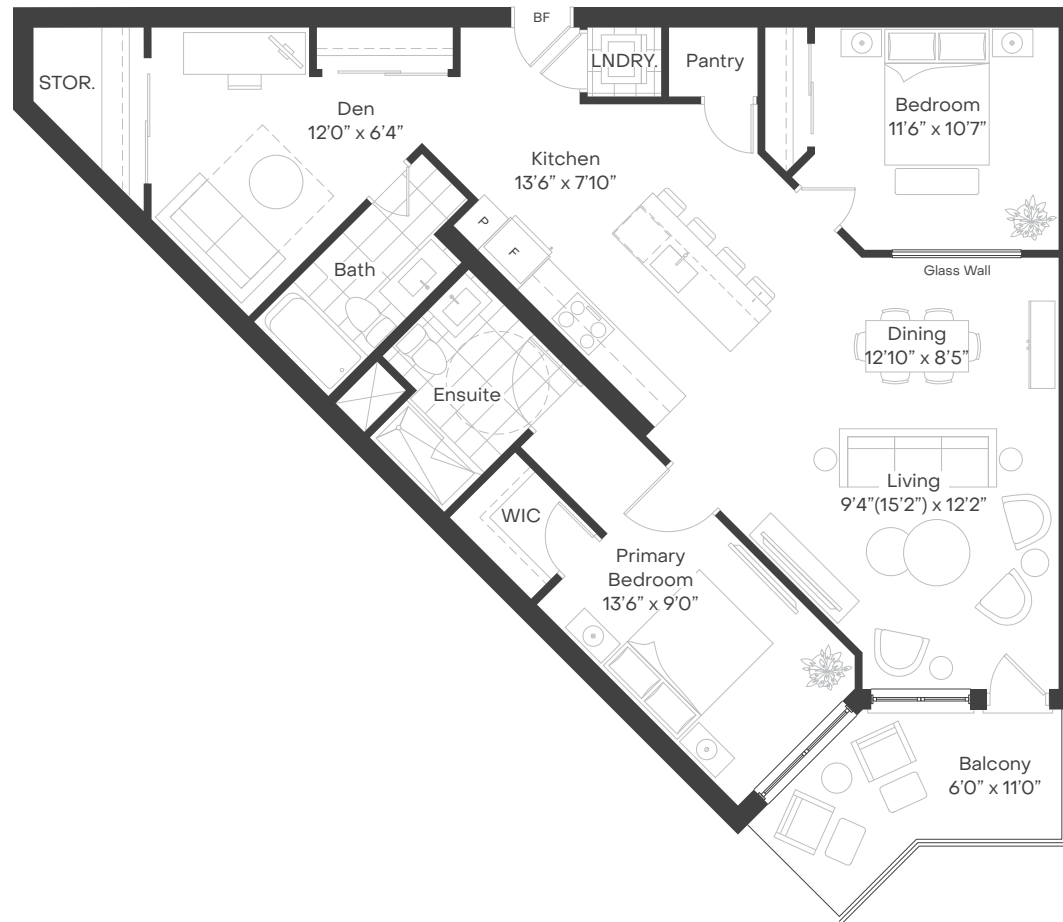

# The Rebecca

THEDEANE.COM

**BEDROOM(S):**

2 + DEN

**BATHROOM(S):**

2

**INTERIOR:**

1297 SQ. FT.

**EXTERIOR:**

99 SQ. FT.

**CEILING HEIGHTS:**

9' 9"

FLOOR 2

NORTH

TWO BEDROOM + DEN | THE REBECCA

Floor plans, materials and specifications are subject to change without notice. All dimensions and square footage are approximate. Actual usable floor space may vary from stated floor area. Models may be built as a mirror image. Optional floorplan premiums apply. Renderings are artist concept. E. & O. E.