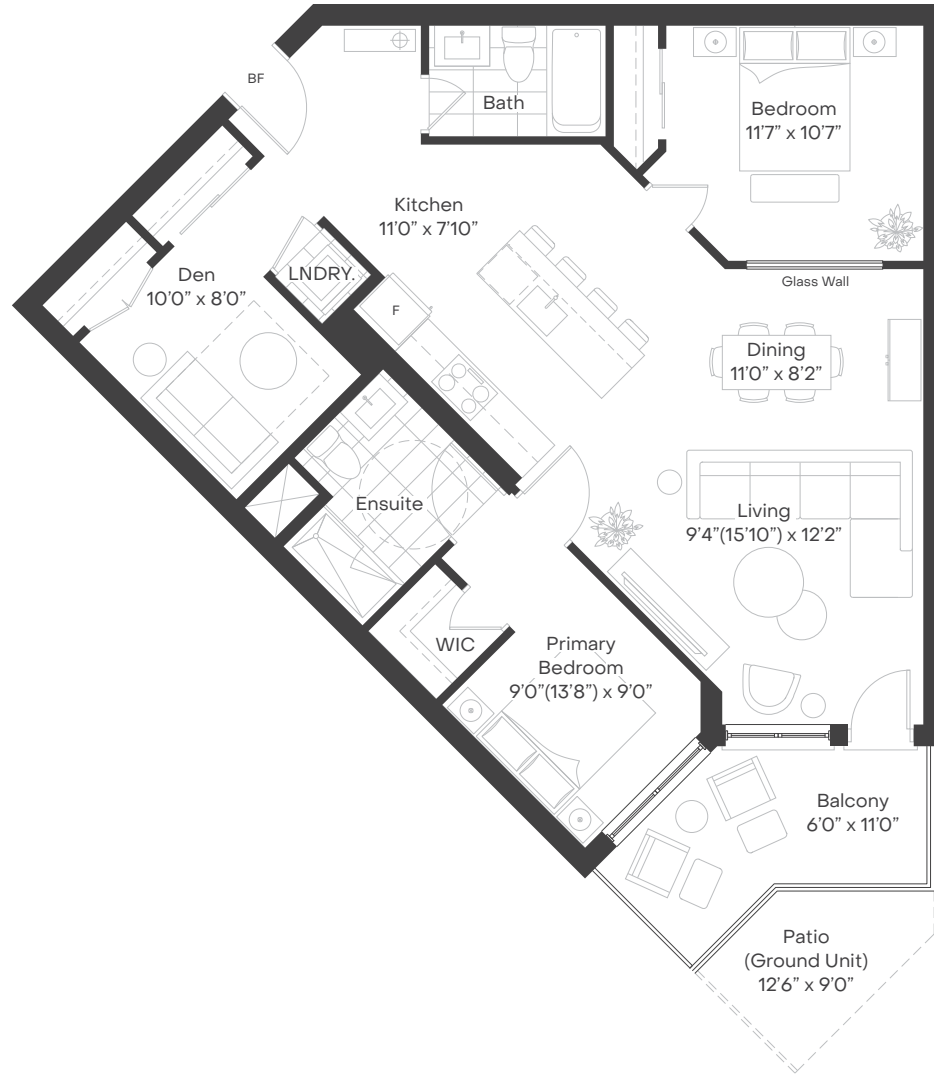

The Maurice

THEDEANE.COM

BEDROOM(S):

2 + DEN

BATHROOM(S):

2

INTERIOR:

1131 SQ. FT.

EXTERIOR:

99 – 155 SQ. FT.

CEILING HEIGHTS:

14' 1" (GROUND)

9' 9" (FLOORS 3, 4)

GROUND

NORTH

FLOOR 3

FLOOR 4

TWO BEDROOM + DEN | THE MAURICE

Floor plans, materials and specifications are subject to change without notice. All dimensions and square footage are approximate. Actual usable floor space may vary from stated floor area. Models may be built as a mirror image. Optional floorplan premiums apply. Renderings are artist concept. E. & O. E.