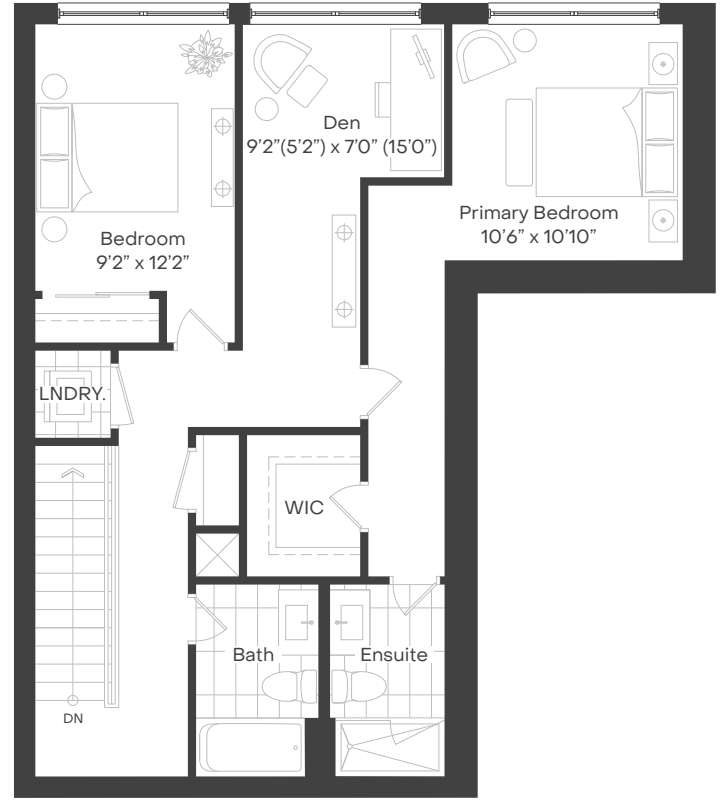

# The Margaret

THEDEANE.COM

**BEDROOM(S):**

2 + DEN

**BATHROOM(S):**

2

**INTERIOR:**

1495 SQ. FT.

**EXTERIOR:**

186 SQ. FT.

**CEILING HEIGHTS:**

11' 10" (ALL FLOORS)

GROUND

FLOOR 2

NORTH

GROUND

FLOOR 2

Floor plans, materials and specifications are subject to change without notice. All dimensions and square footage are approximate. Actual usable floor space may vary from stated floor area. Models may be built as a mirror image. Optional floorplan premiums apply. Renderings are artist concept. E. & O. E.

The Deane  
SOUTH OAKVILLE

TWO BEDROOM + DEN | THE MARGARET