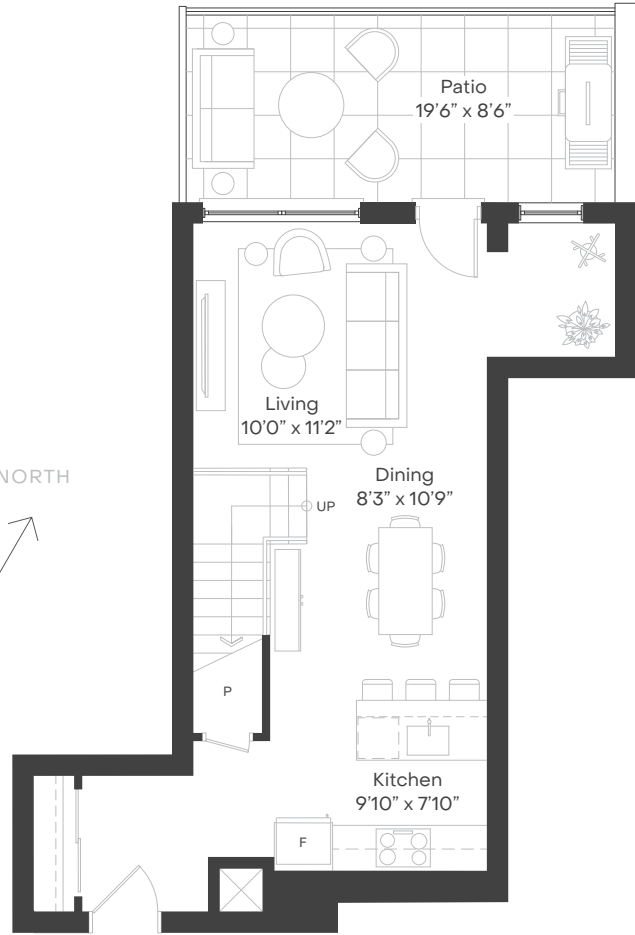

# The Margaret

THEDEANE.COM

**BEDROOM(S):**

2 + DEN

**BATHROOM(S):**

2

**INTERIOR:**

1495 SQ. FT.

**EXTERIOR:**

186 SQ. FT.

**CEILING HEIGHTS:**

11' 10" (ALL FLOORS)

GROUND

FLOOR 2

NORTH

GROUND

FLOOR 2

Floor plans, materials and specifications are subject to change without notice. All dimensions and square footage are approximate. Actual usable floor space may vary from stated floor area. Models may be built as a mirror image. Optional floorplan premiums apply. Renderings are artist concept. E. & O. E.

The Deane  
SOUTH OAKVILLE

TWO BEDROOM + DEN | THE MARGARET